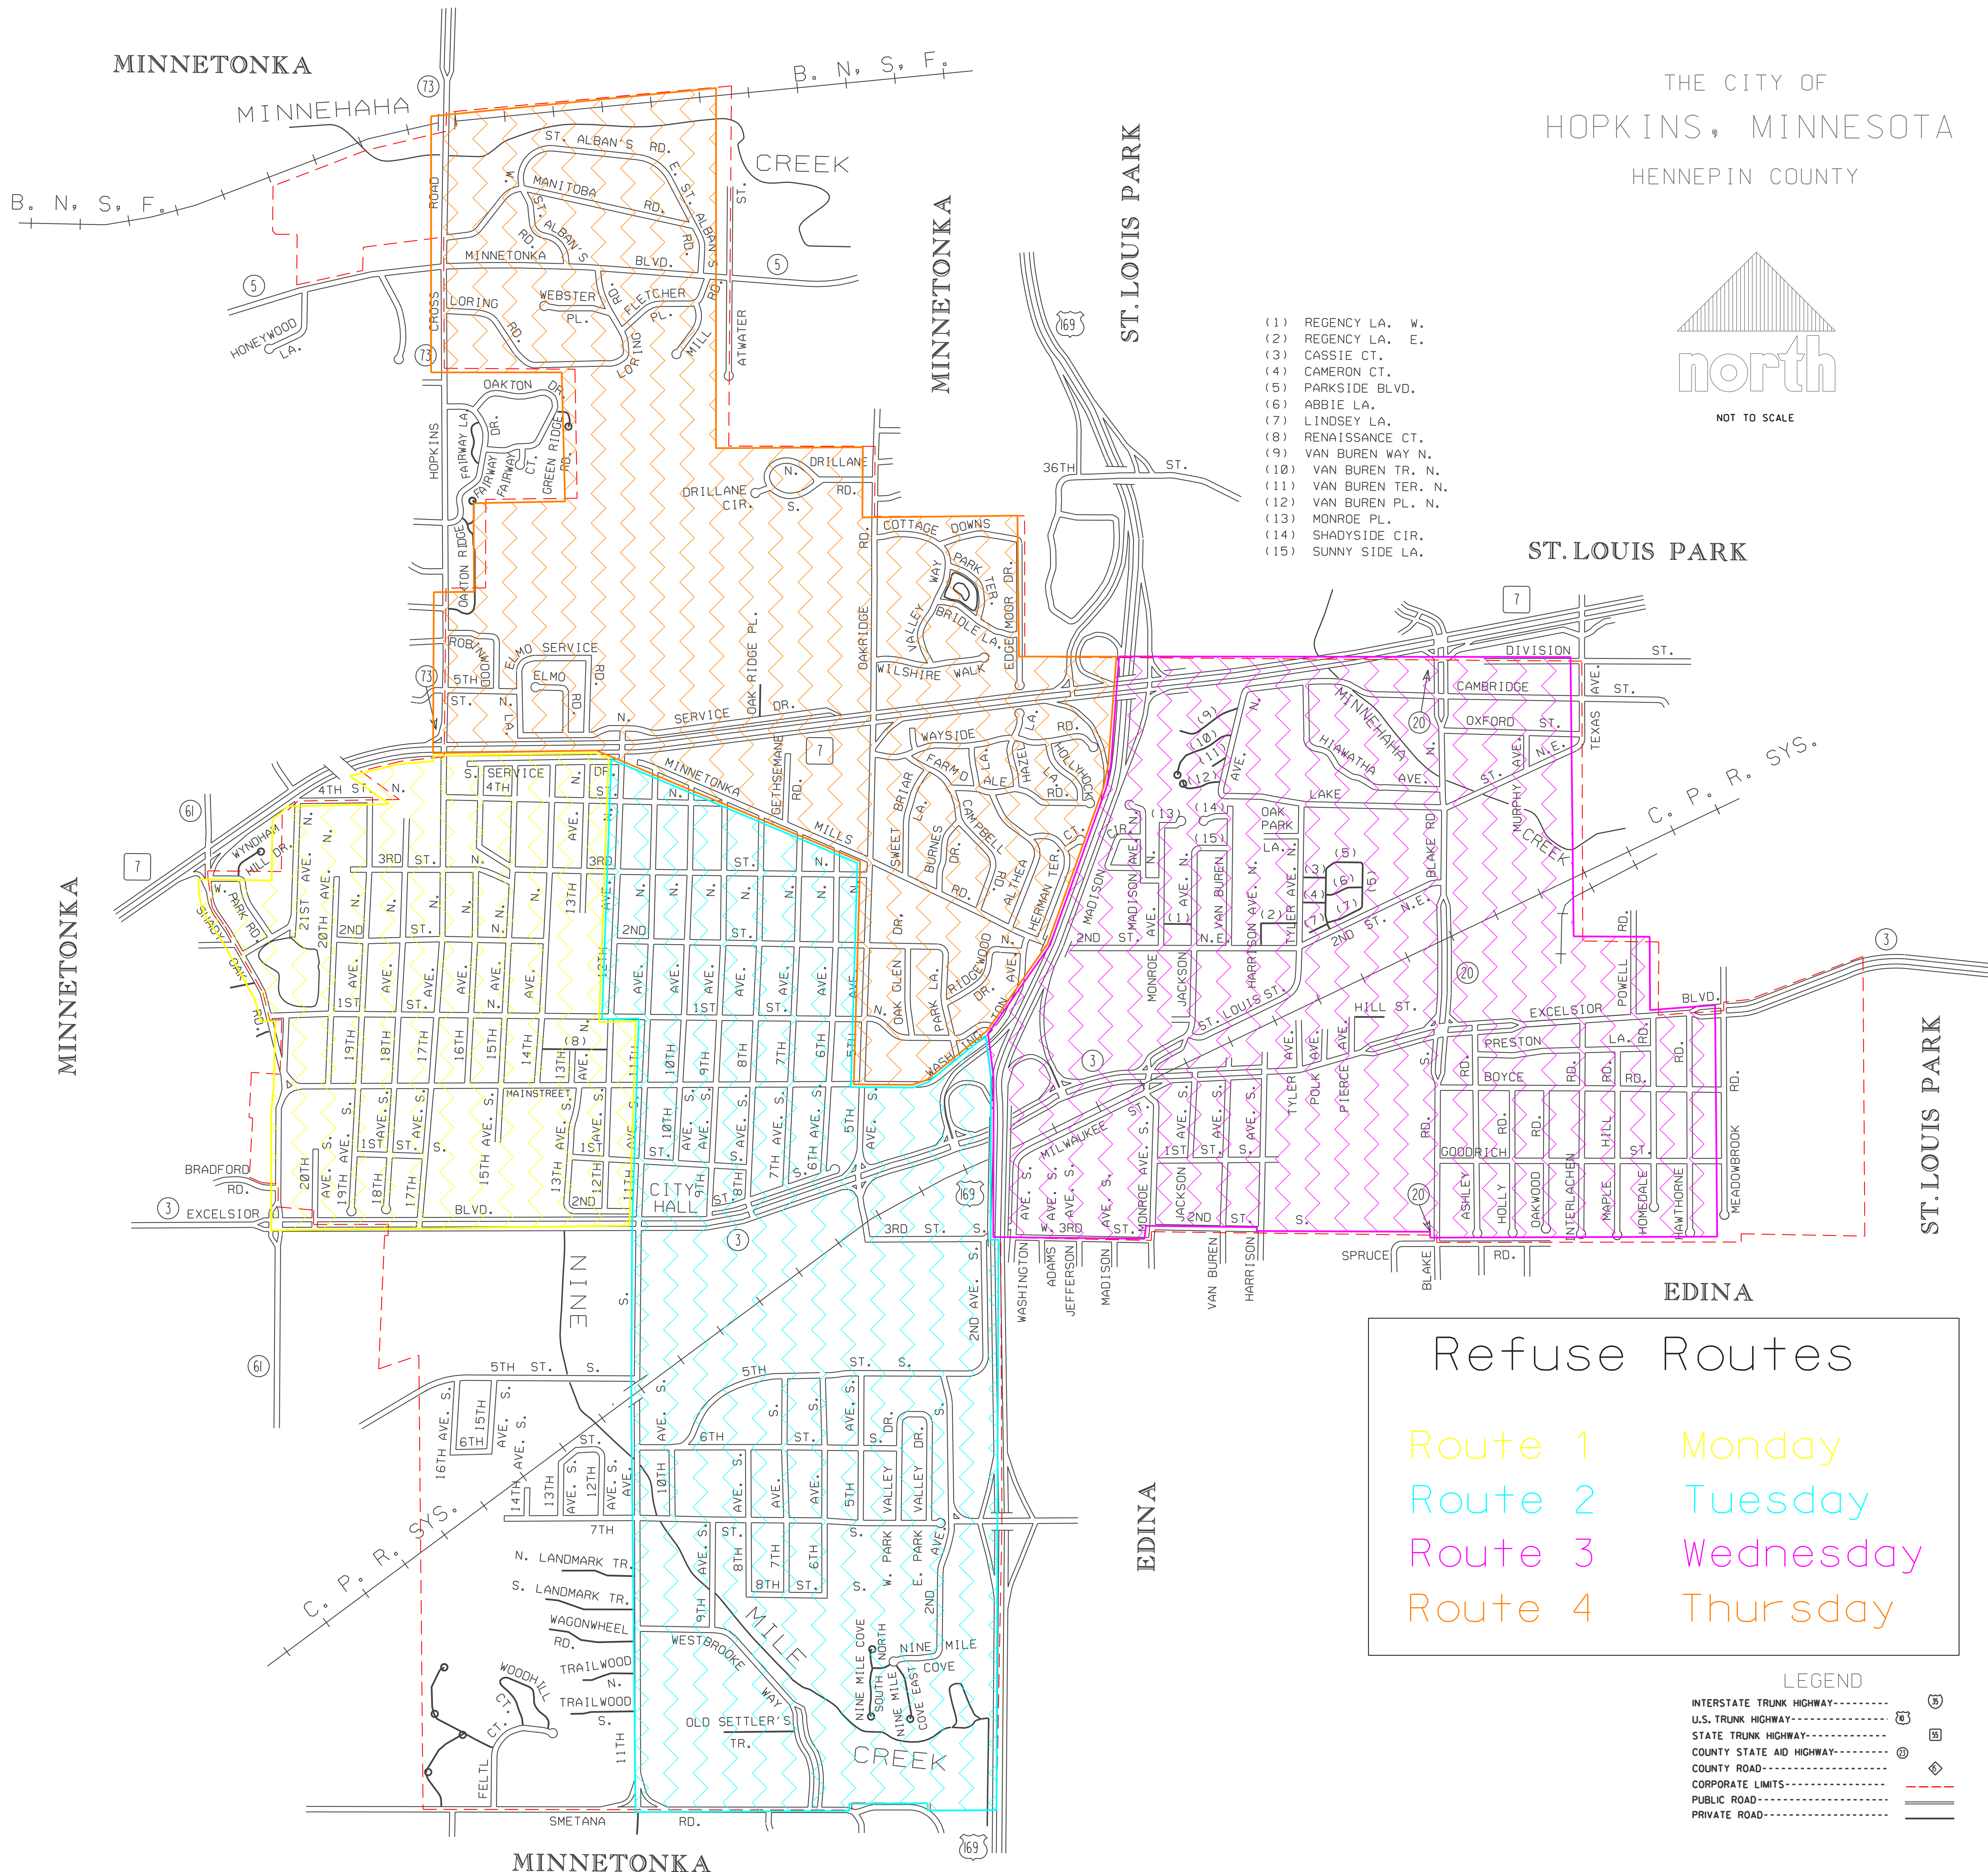

THE CITY OF  
HOPKINS, MINNESOTA  
HENNEPIN COUNTY

NOT TO SCALE

- (1) REGENCY LA. W.
- (2) REGENCY LA. E.
- (3) CASSIE CT.
- (4) CAMERON CT.
- (5) PARKSIDE BLVD.
- (6) ABBIE LA.
- (7) LINDSEY LA.
- (8) RENAISSANCE CT.
- (9) VAN BUREN WAY N.
- (10) VAN BUREN TR. N.
- (11) VAN BUREN TER. N.
- (12) VAN BUREN PL. N.
- (13) MONROE PL.
- (14) SHADYSIDE CIR.
- (15) SUNNY SIDE LA.

Refuse Routes	
Route 1	Monday
Route 2	Tuesday
Route 3	Wednesday
Route 4	Thursday

LEGEND	
INTERSTATE TRUNK HIGHWAY	
U.S. TRUNK HIGHWAY	
STATE TRUNK HIGHWAY	
COUNTY STATE AID HIGHWAY	
COUNTY ROAD	
CORPORATE LIMITS	
PUBLIC ROAD	
PRIVATE ROAD	